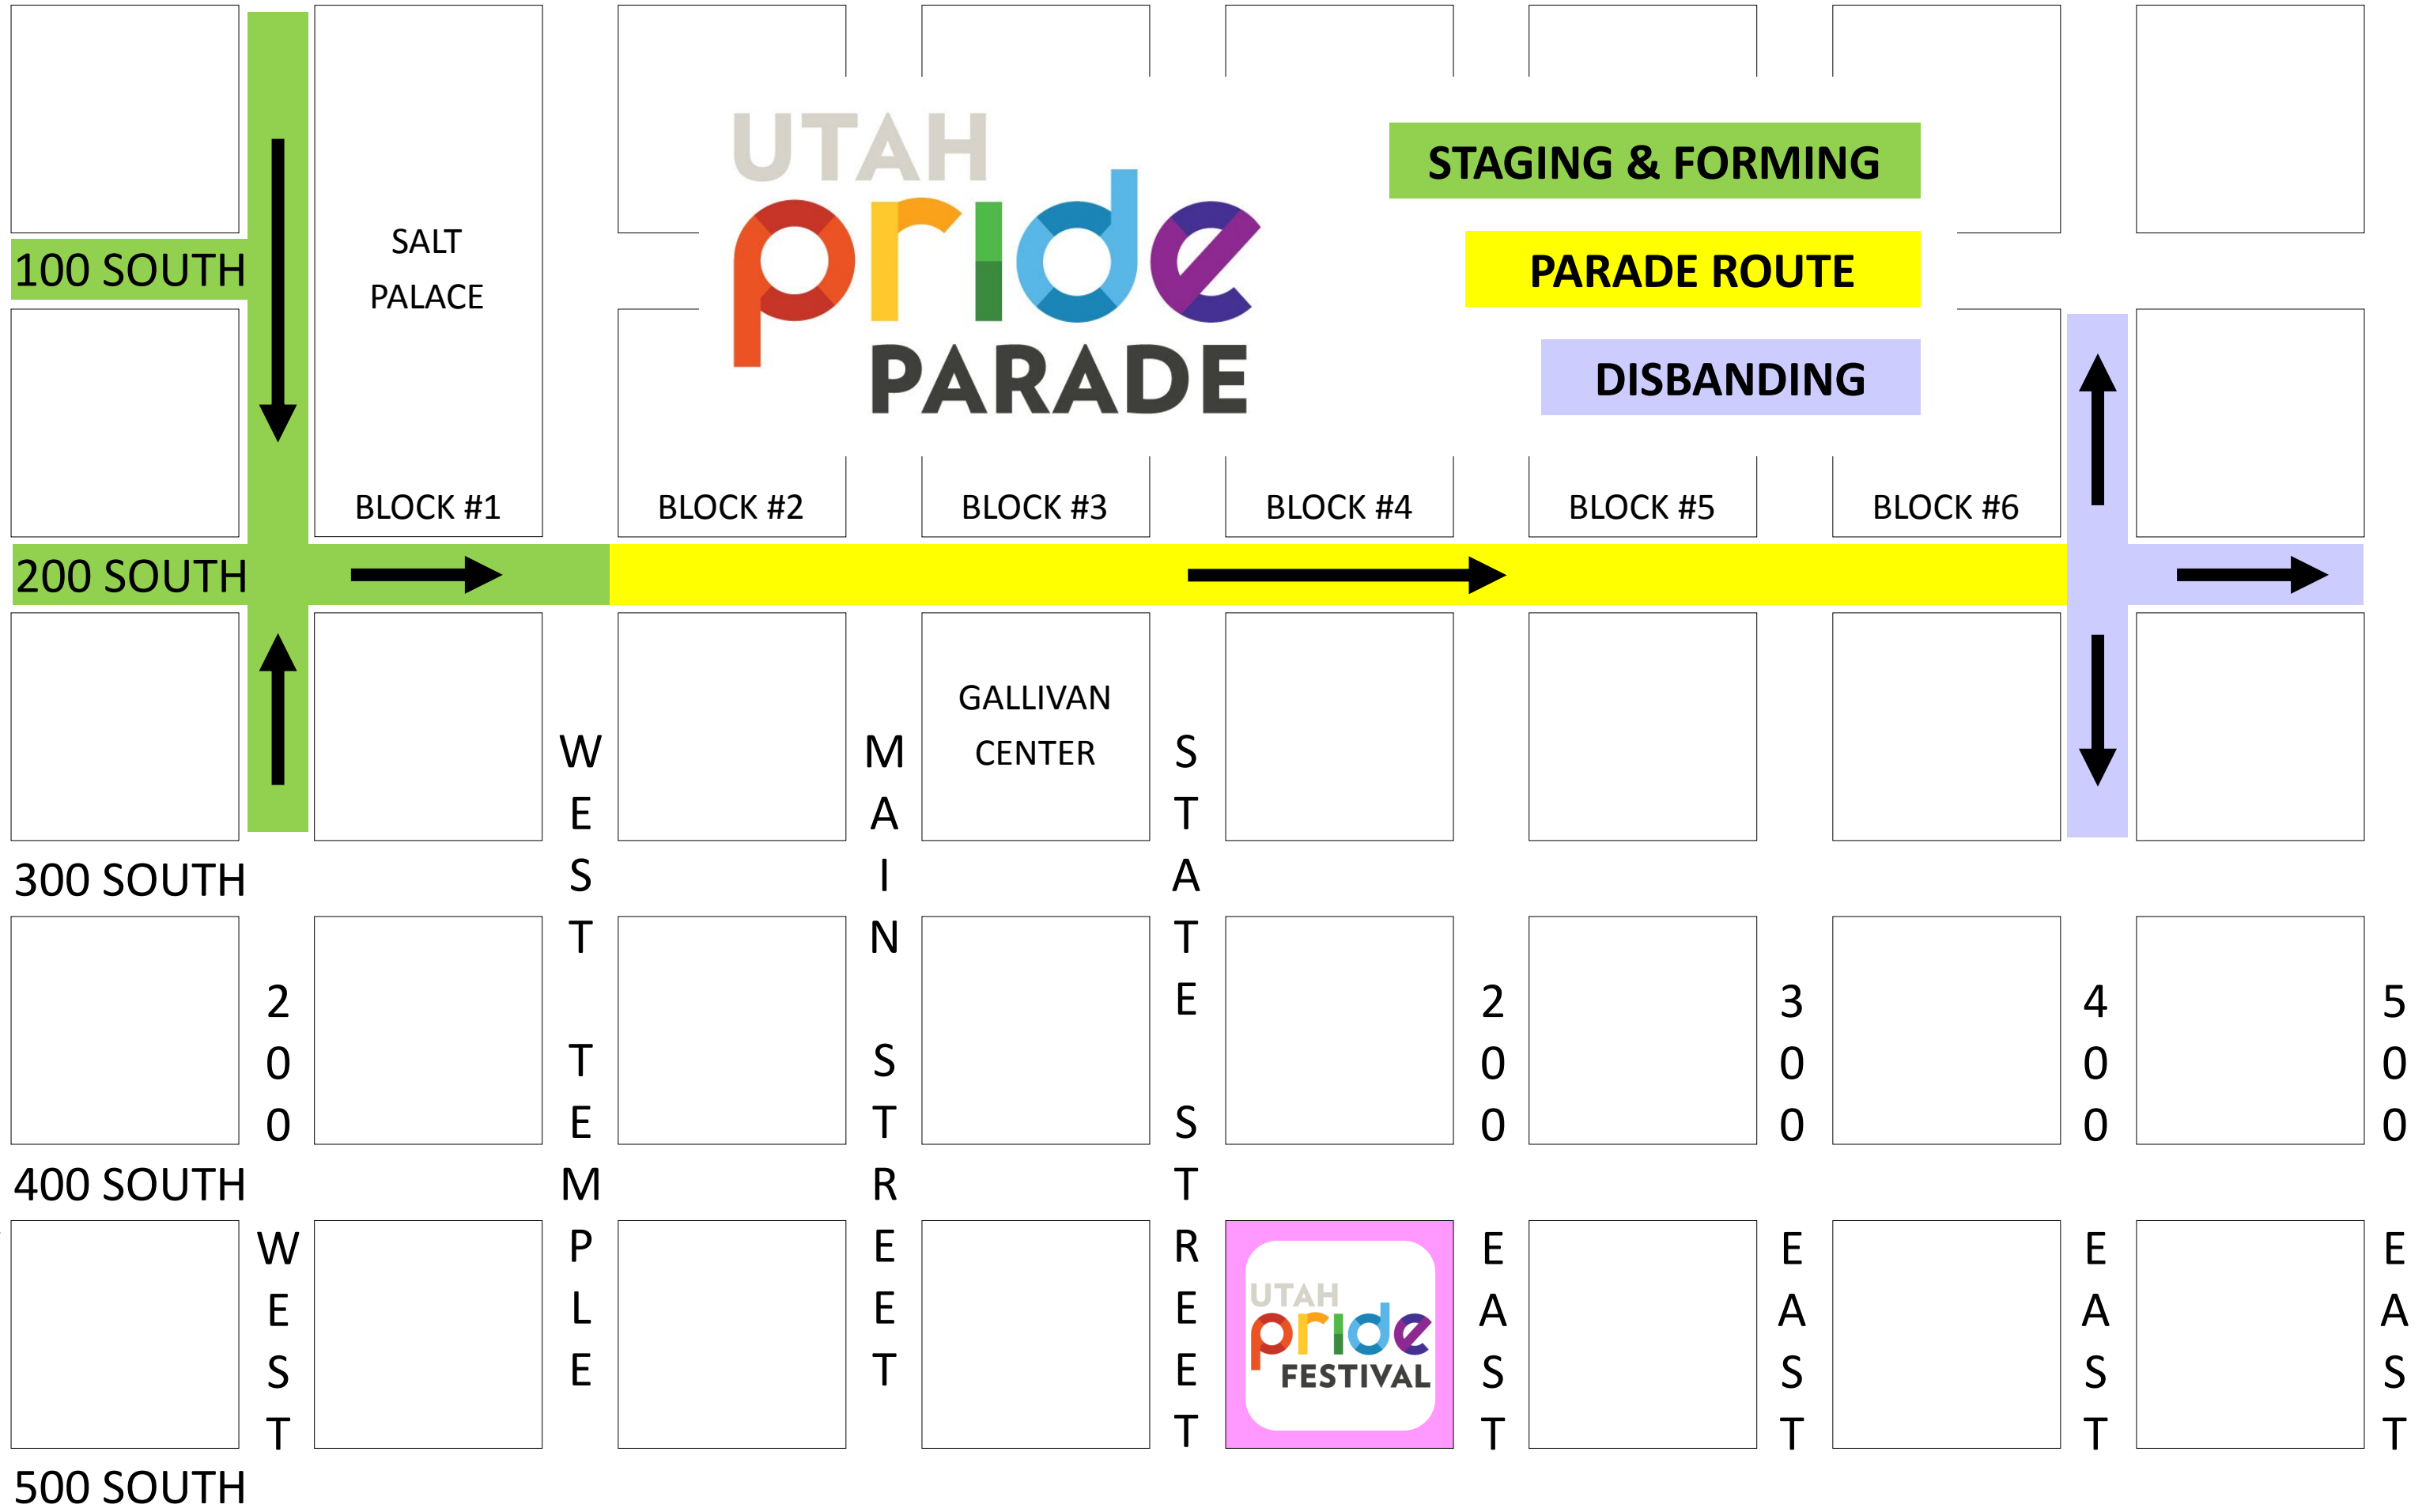

SOUTH TEMPLE

UTAH
 pride
 PARADE

STAGING & FORMING

PARADE ROUTE

DISBANDING

BLOCK #1

BLOCK #2

BLOCK #3

BLOCK #4

BLOCK #5

BLOCK #6

GALLIVAN
 CENTER

UTAH
 pride
 FESTIVAL

3
0
0

2
0
0

2
0
0

3
0
0

4
0
0

5
0
0

W
E
S
T

W
E
S
T

W
E
S
T

W
E
S
T

W
E
S
T

E
A
S
T

E
A
S
T

E
A
S
T

E
A
S
T

400 SOUTH

300 SOUTH

200 SOUTH

100 SOUTH